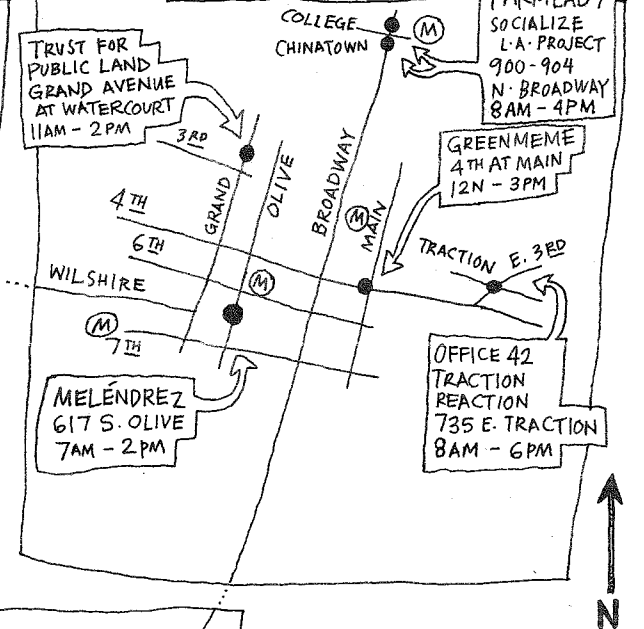

## SILVER LAKE ECHO PARK AREA

## NORTHEAST L.A. AND PASADENA AREA

MAPS NOT TO SCALE

(M) = METRO STATION

## WESTSIDE AREAS

## DOWNTOWN L.A. AREA INCLUDING CHINATOWN